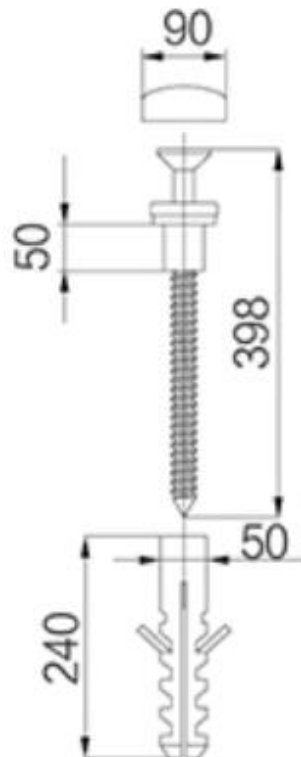

Brand : WDI, China  
 Name : Floor fixation for wc & bidet  
 Item Code : B9042 ASV1

Designer :  
 Color / Finish: N/A  
 Dimensions : (See data drawing below for dimensions)

- Product info:
- Fixation set for WC and bidet
  - Floor mounted
  - For installation of floor standing toilets/bidet (installation hole preserved)
  - Fixation of floor-standing toilet